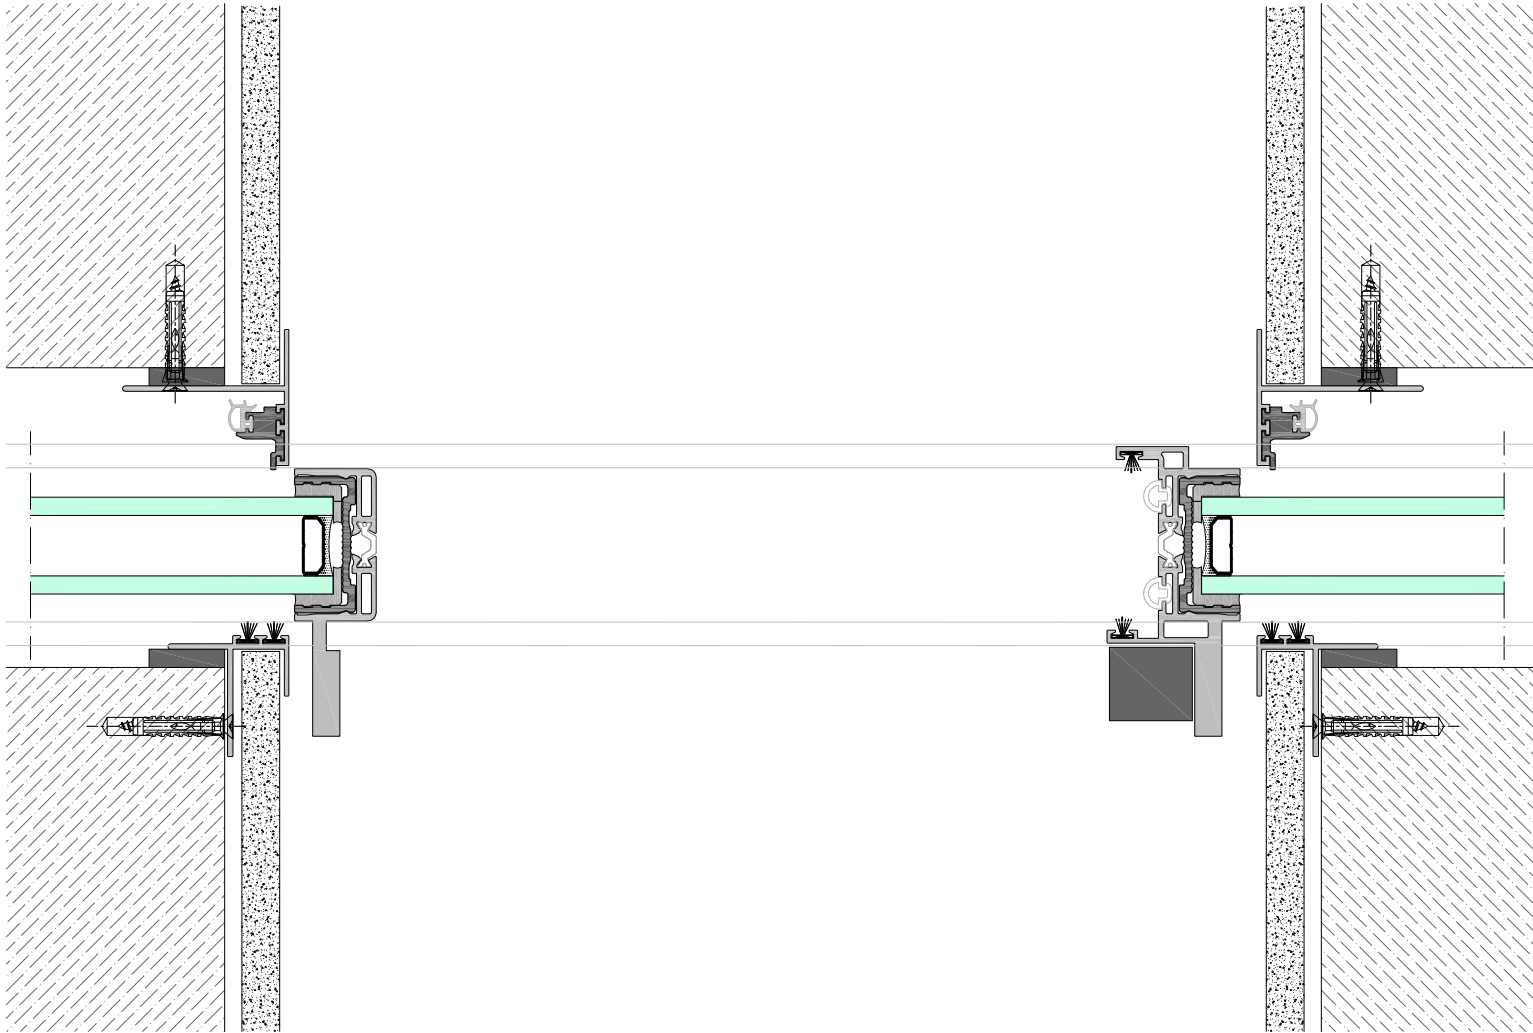

POCKET WINDOWS · SINGLE TRACK

11.5

HORIZONTAL SECTION · OPEN