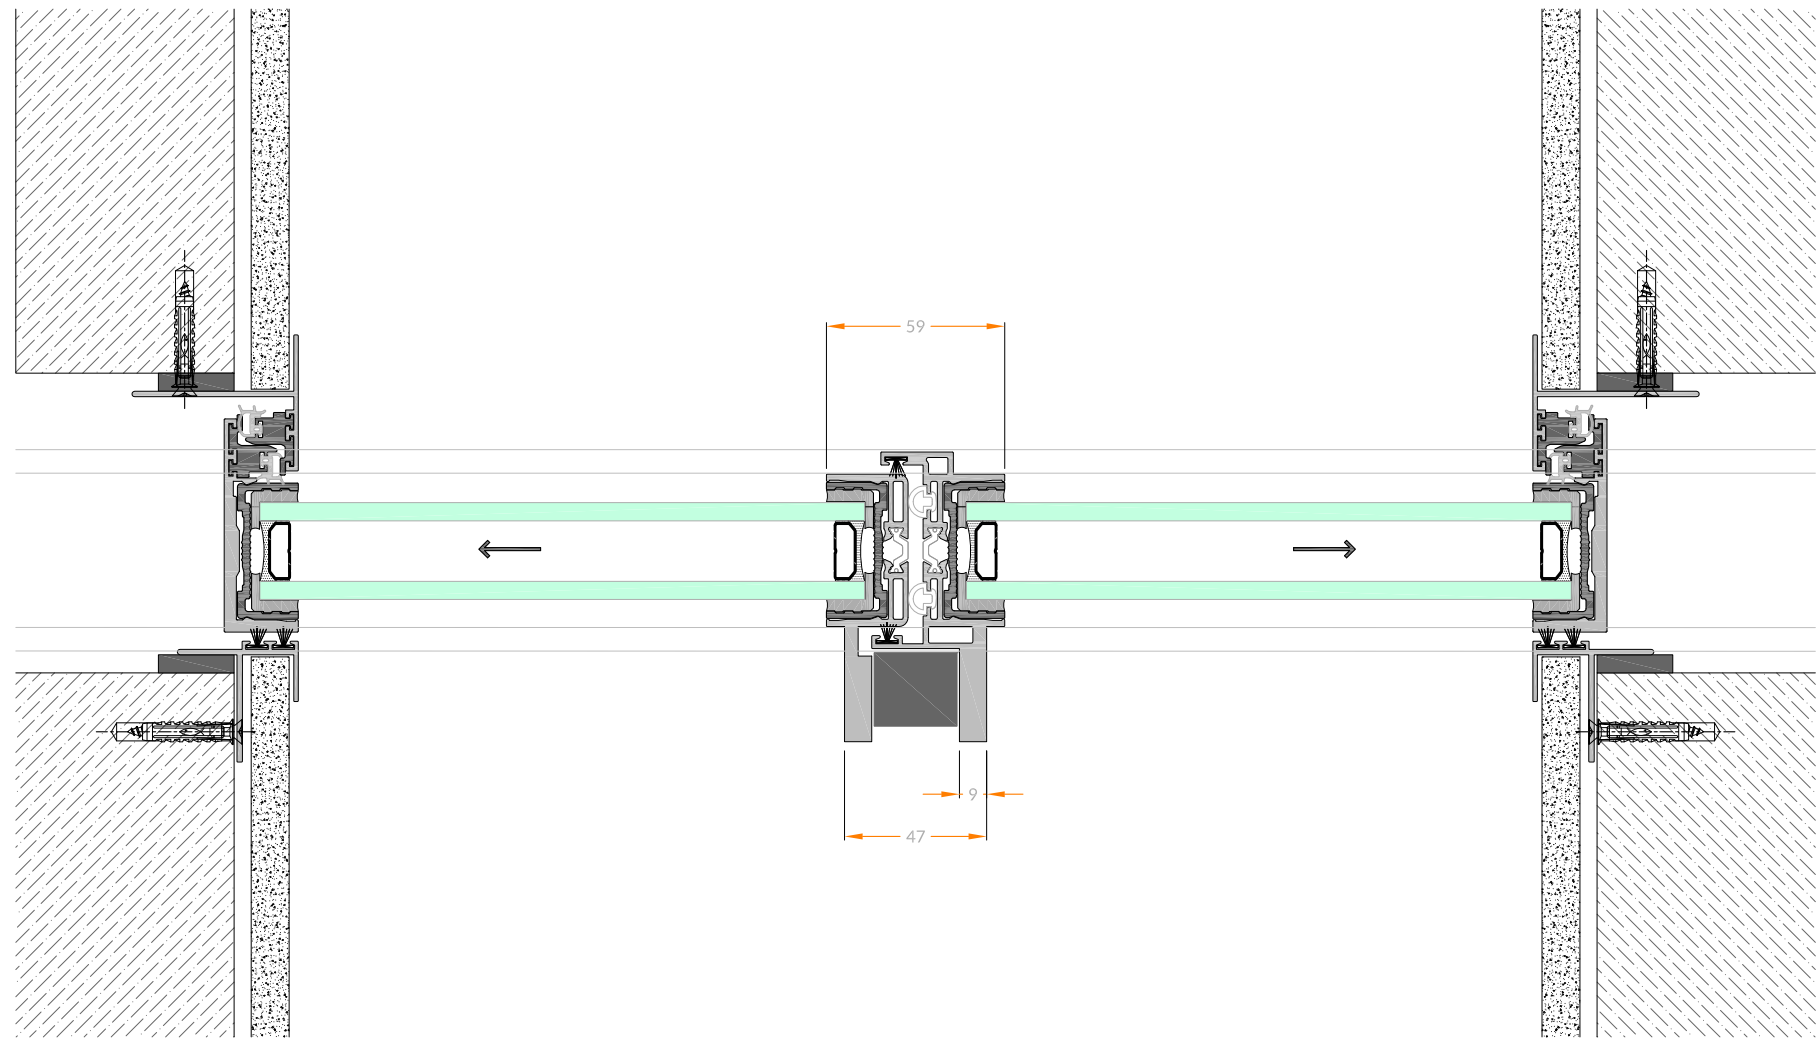

POCKET WINDOWS · SINGLE TRACK

11.5

HORIZONTAL SECTION · CLOSED