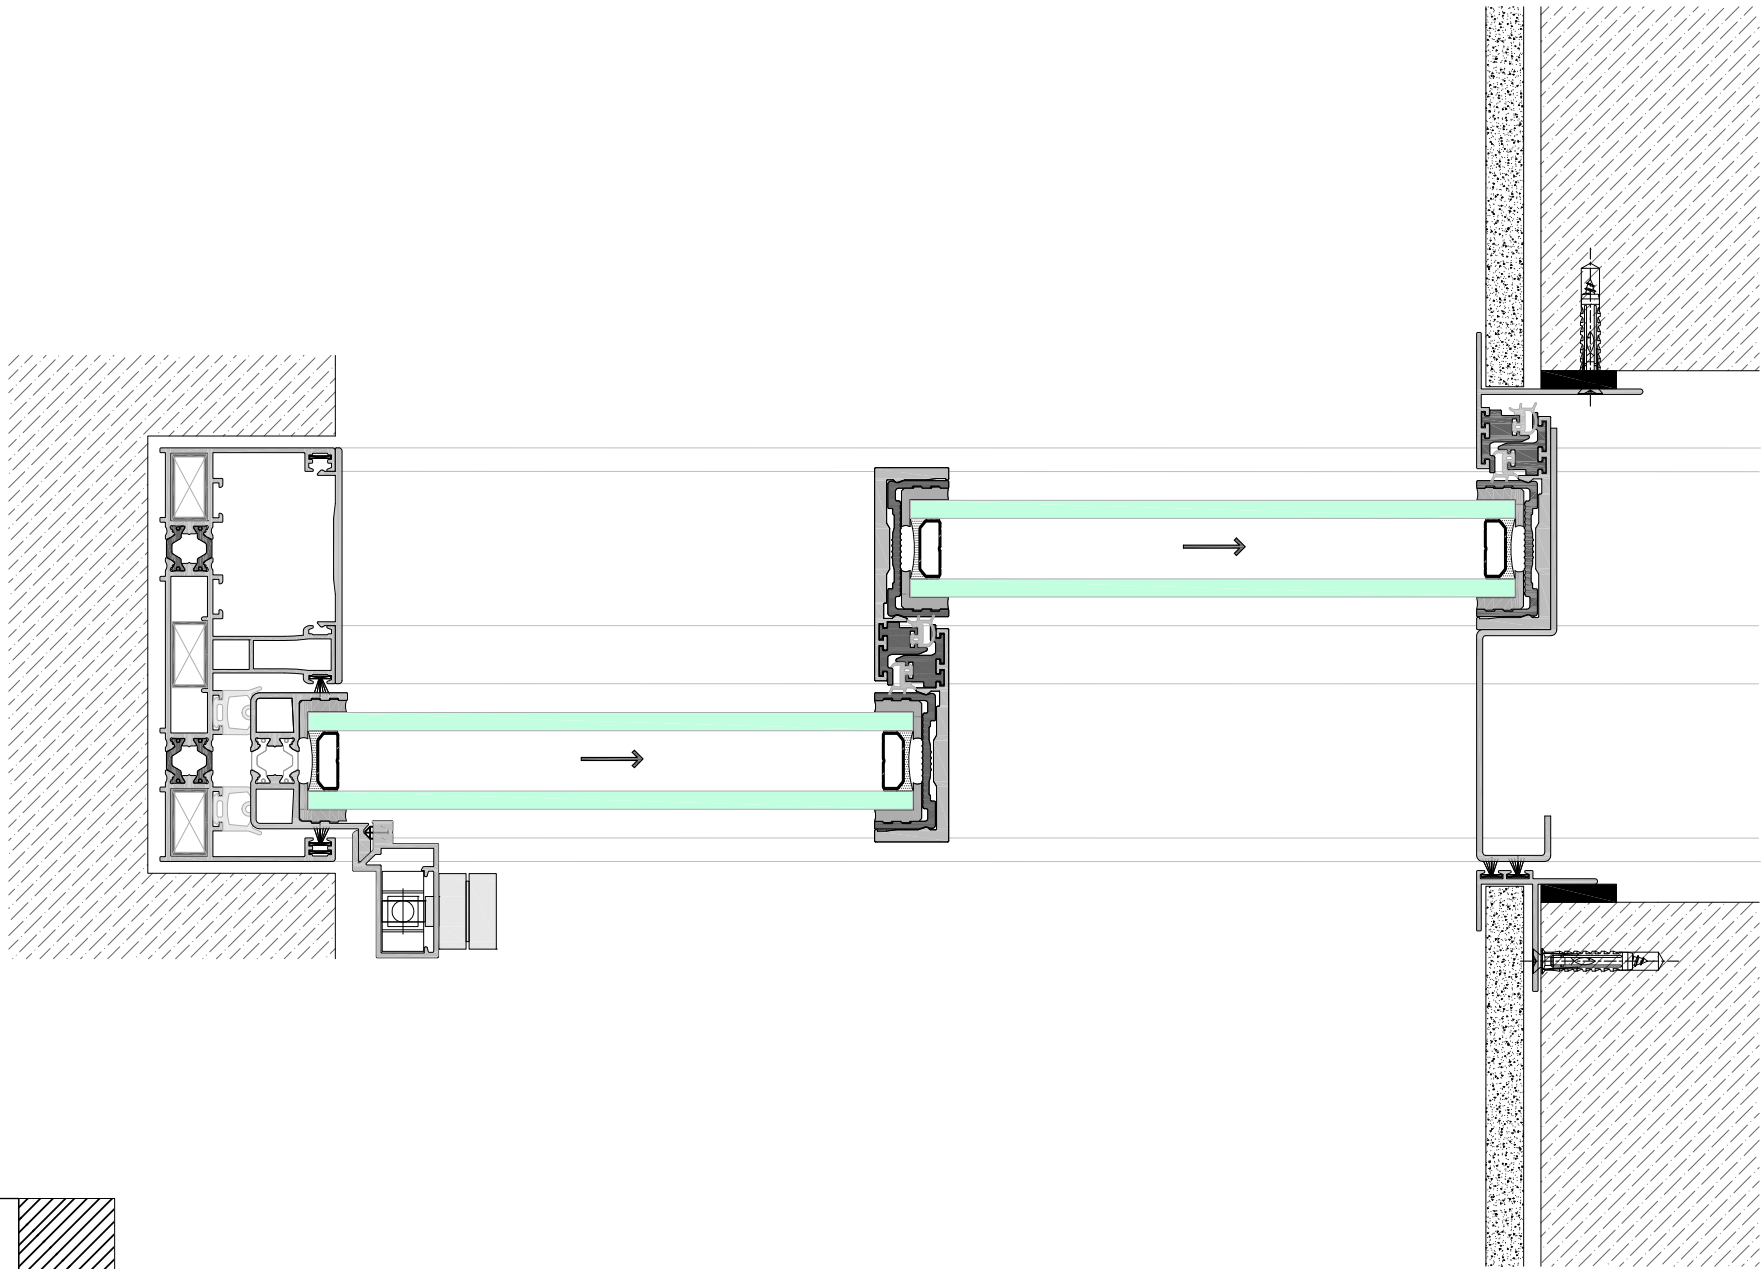

POCKET WINDOWS · DOUBLE TRACK

11.6

HORIZONTAL SECTION · OPEN