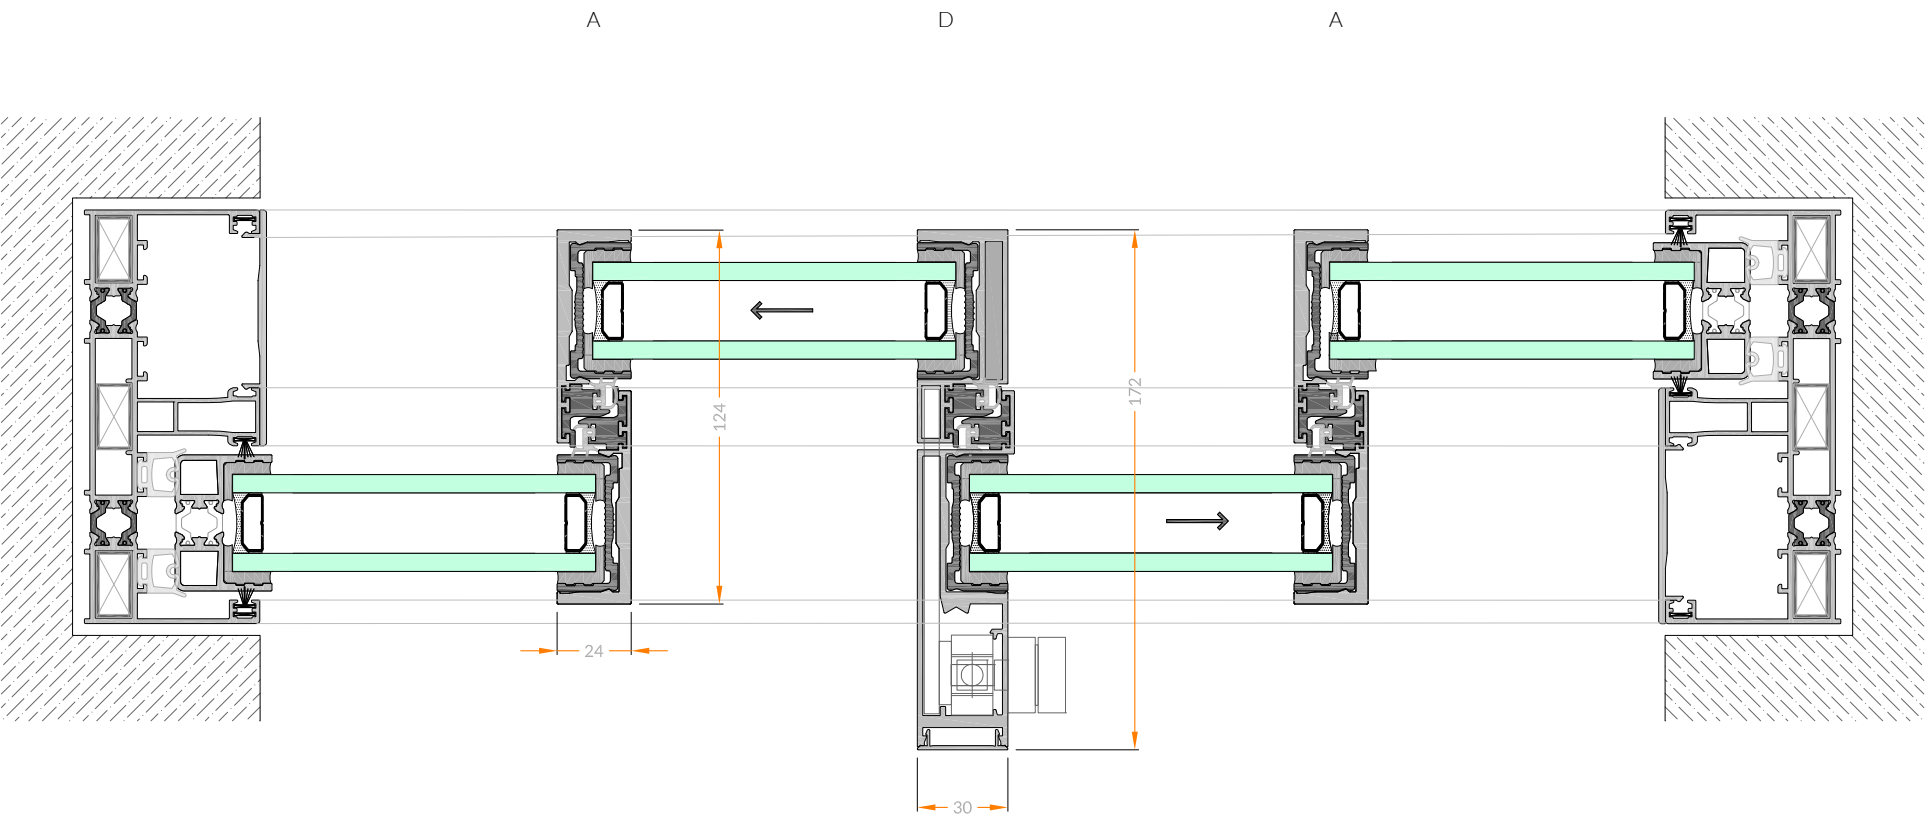

FIX · DOUBLE SLIDING · FIX (ALTERNATE)

11.7

4-POINT LOCKING DEVICE UNDER DEVELOPMENT